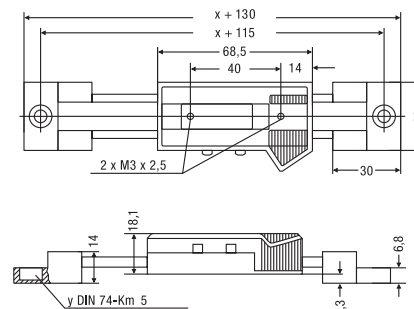

0273 DIGI-MET® Mounting scales

0273 752

0273 732

Model

- Beam made of stainless steel
- Slide and fixture are made of anodized aluminium
- Larger measuring ranges are available upon request
- x = Measuring range
- y = Reduction M5

Functions

- ON / OFF
- Set to zero at any point
- mm / inch switching
- Hold
- PRESET-Function (setting a numerical value)

Delivery

- Cardboard box

Measuring range	Measuring range		Reading		Error limit	Order no.	List price EUR
	mm	inch	mm	inch	mm		
Horizontal							
	0 - 150	0 - 6	0.01	.0005	0.03	0273 731	205.00
	0 - 200	0 - 8	0.01	.0005	0.03	0273 732	212.00
	0 - 300	0 - 12	0.01	.0005	0.03	0273 735	229.00
	0 - 450	0 - 18	0.01	.0005	0.03	0273 738	243.00
	0 - 600	0 - 24	0.01	.0005	0.03	0273 741	295.00
	0 - 800	0 - 31	0.01	.0005	0.04	0273 745	516.00
	0 - 1000	0 - 39	0.01	.0005	0.04	0273 746	562.00
Vertical							
	0 - 150	0 - 6	0.01	.0005	0.03	0273 751	368.00
	0 - 200	0 - 8	0.01	.0005	0.03	0273 752	373.00
	0 - 300	0 - 12	0.01	.0005	0.03	0273 755	396.00
	0 - 450	0 - 18	0.01	.0005	0.03	0273 758	417.00
	0 - 600	0 - 24	0.01	.0005	0.03	0273 761	448.00
	0 - 800	0 - 31	0.01	.0005	0.04	0273 765	629.00
	0 - 1000	0 - 39	0.01	.0005	0.04	0273 766	676.00