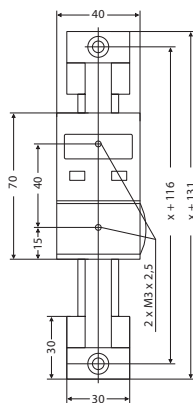

0273 DIGI-MET® Mounting scales

0273 752

0273 732

Model

- Beam made of stainless steel
- Slide and fixture are made of anodized aluminium
- Larger measuring ranges are available upon request
- x = Measuring range
- y = Reduction M5

Functions

- ON / OFF
- Set to zero at any point
- mm / inch switching
- Hold
- PRESET-Function (setting a numerical value)

Delivery

- Cardboard box

Measuring range	Measuring range		Reading		Error limit	Order no.	List price EUR
	mm	inch	mm	inch	mm		
Horizontal							
	0 - 150	0 - 6	0.01	.0005	0.03	0273 731	205.00
	0 - 200	0 - 8	0.01	.0005	0.03	0273 732	212.00
	0 - 300	0 - 12	0.01	.0005	0.03	0273 735	229.00
	0 - 450	0 - 18	0.01	.0005	0.03	0273 738	243.00
	0 - 600	0 - 24	0.01	.0005	0.03	0273 741	295.00
	0 - 800	0 - 31	0.01	.0005	0.04	0273 745	516.00
	0 - 1000	0 - 39	0.01	.0005	0.04	0273 746	562.00
Vertical							
	0 - 150	0 - 6	0.01	.0005	0.03	0273 751	368.00
	0 - 200	0 - 8	0.01	.0005	0.03	0273 752	373.00
	0 - 300	0 - 12	0.01	.0005	0.03	0273 755	396.00
	0 - 450	0 - 18	0.01	.0005	0.03	0273 758	417.00
	0 - 600	0 - 24	0.01	.0005	0.03	0273 761	448.00
	0 - 800	0 - 31	0.01	.0005	0.04	0273 765	629.00
	0 - 1000	0 - 39	0.01	.0005	0.04	0273 766	676.00