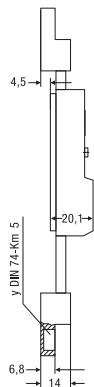

0273 DIGI-MET® Mounting scales

0273 752

0273 732

Model

- Beam made of stainless steel
- Slide and fixture are made of anodized aluminium
- Larger measuring ranges are available upon request
- x = Measuring range
- y = Reduction M5

Functions

- ON / OFF
- Set to zero at any point
- mm / inch switching
- Hold
- PRESET-Function (setting a numerical value)

Delivery

- Cardboard box

Measuring range	Measuring range		Reading		Error limit	Order no.	List price EUR
	mm	inch	mm	inch	mm		
Horizontal							
	0 - 150	0 - 6	0.01	.0005	0.03	0273 731	205.00
	0 - 200	0 - 8	0.01	.0005	0.03	0273 732	212.00
	0 - 300	0 - 12	0.01	.0005	0.03	0273 735	229.00
	0 - 450	0 - 18	0.01	.0005	0.03	0273 738	243.00
	0 - 600	0 - 24	0.01	.0005	0.03	0273 741	295.00
	0 - 800	0 - 31	0.01	.0005	0.04	0273 745	516.00
	0 - 1000	0 - 39	0.01	.0005	0.04	0273 746	562.00
Vertical							
	0 - 150	0 - 6	0.01	.0005	0.03	0273 751	368.00
	0 - 200	0 - 8	0.01	.0005	0.03	0273 752	373.00
	0 - 300	0 - 12	0.01	.0005	0.03	0273 755	396.00
	0 - 450	0 - 18	0.01	.0005	0.03	0273 758	417.00
	0 - 600	0 - 24	0.01	.0005	0.03	0273 761	448.00
	0 - 800	0 - 31	0.01	.0005	0.04	0273 765	629.00
	0 - 1000	0 - 39	0.01	.0005	0.04	0273 766	676.00

0996705

0996701

0997770

Accessories

Accessories	Order no.	List price EUR
Battery, 3V-Lithium, CR 2032	0220 704	3.90
Data cable opto to RS232	0996 701	77.00
Data cable opto to USB	0996 705	147.00
USB-keyboard interface cable	0997 770	251.00