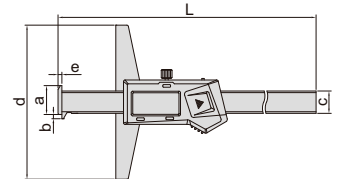

DATA
OUTPUT

DIGITAL DOUBLE HOOK DEPTH GAGES

3

1144-150A

- Resolution: 0.01mm/0.0005"
- Buttons: on/off, zero, mm/inch
- Automatic power off, move the digital unit to turn on power
- Meet DIN862
- Battery CR2032
- Made of stainless steel

With data interface

Code	Range	Accuracy	L	d	a	b	c	e	Data output cable (optional)
1144-150A	0-150mm/0-6"	±0.03mm	233mm	100mm	21.5mm	3.5mm	14.5mm	2.5mm	7315-21, 7302-21
1144-200A	0-200mm/0-8"	±0.03mm	283mm	100mm	21.5mm	3.5mm	14.5mm	2.5mm	7315-21, 7302-21
1144-300A	0-300mm/0-12"	±0.03mm	383mm	150mm	21.5mm	3.5mm	14.5mm	2.5mm	7315-21, 7302-21
1144-500A	0-500mm/0-20"	±0.05mm	585mm	150mm	25mm	5mm	15mm	3mm	7315-22, 7302-22
1144-5001A	0-500mm/0-20"	±0.05mm	585mm	200mm	25mm	5mm	15mm	3mm	7315-22, 7302-22
1144-1000A	0-1000mm/0-40"	±0.07mm	1188mm	150mm	32mm	7mm	18mm	4mm	7315-22, 7302-22
1144-10001A	0-1000mm/0-40"	±0.07mm	1188mm	200mm	32mm	7mm	18mm	4mm	7315-22, 7302-22
1144-10002A	0-1000mm/0-40"	±0.07mm	1188mm	250mm	32mm	7mm	18mm	4mm	7315-22, 7302-22

DATA
OUTPUT

DIGITAL POINT DEPTH GAGES

1143-200A

- Resolution: 0.01mm/0.0005"
- Buttons: on/off, zero, mm/inch
- Automatic power off, move the digital unit to turn on power
- Meet DIN862
- Battery CR2032
- Made of stainless steel