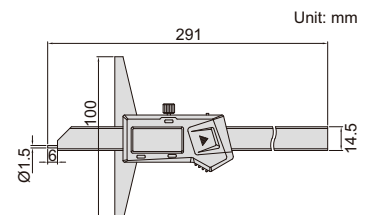

DATA
OUTPUT

DIGITAL DOUBLE HOOK DEPTH GAGES

3

1144-150A

- Resolution: 0.01mm/0.0005"
- Buttons: on/off, zero, mm/inch
- Automatic power off, move the digital unit to turn on power
- Meet DIN862
- Battery CR2032
- Made of stainless steel

Built-in wireless (receiver code 7315-2/3/6/7/8 is required)

Code	Range	Accuracy	L	d	a	b	c	e
1144-150AWL	0-150mm/0-6"	±0.03mm	233mm	100mm	21.5mm	3.5mm	14.5mm	2.5mm
1144-200AWL	0-200mm/0-8"	±0.03mm	283mm	100mm	21.5mm	3.5mm	14.5mm	2.5mm
1144-300AWL	0-300mm/0-12"	±0.03mm	383mm	150mm	21.5mm	3.5mm	14.5mm	2.5mm
1144-500AWL	0-500mm/0-20"	±0.05mm	585mm	150mm	25mm	5mm	15mm	3mm
1144-5001AWL	0-500mm/0-20"	±0.05mm	585mm	200mm	25mm	5mm	15mm	3mm

DATA
OUTPUT

DIGITAL POINT DEPTH GAGES

1143-200A

- Resolution: 0.01mm/0.0005"
- Buttons: on/off, zero, mm/inch
- Automatic power off, move the digital unit to turn on power
- Meet DIN862
- Battery CR2032
- Made of stainless steel

With data interface (data output cable code 7315-21, 7302-21, optional)

Code	Range	Accuracy
1143-200A	0-200mm/0-8"	±0.03mm

Built-in wireless (receiver code 7315-2/3/6/7/8 is required)

Code	Range	Accuracy
1143-200AWL	0-200mm/0-8"	±0.03mm