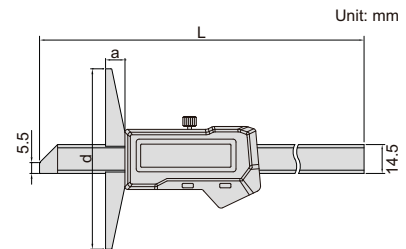

1542-150

Code	Range	Accuracy	L	a	d
1542-150	0-150mm/0-6"	±0.03mm	232.5mm	11mm	100mm
1542-200	0-200mm/0-8"	±0.03mm	285mm	11mm	100mm
1542-300	0-300mm/0-12"	±0.03mm	390mm	13.5mm	150mm

DATA
OUTPUT

DIGITAL DEPTH GAGES (STANDARD TYPE)

- Buttons: on/off, zero, mm/inch
- Automatic power off, move the digital unit to turn on power
- Meet DIN862 (except 0-500mm/0-20", 0-1000mm/0-40", 0-1500mm/0-60")
- Battery CR2032
- Made of stainless steel