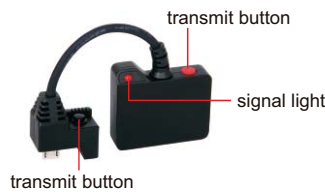

WIRELESS DATA TRANSMISSION SYSTEM

- Through wireless transmission, the measurement data can be transmitted to computers or mobile phones
- For windows and android systems
- Wireless zigbee protocol, conforming to IEEE802, 2.4GHz band
- Transmission distance is 15 meter (Under the condition of no obstruction and no electromagnetic interference. The transmission distance of built-in wireless measuring tools can be found in their respective introduction.)

Transmitter

- Connecting to digital measuring tools such as calipers, micrometers and indicators
- Press the transmit button to send data
- CR2032 battery

7315-21

7315-22

Code	Description	Plug to product	Remark
7315-21	transmitter for digital calipers		 digital calipers and digital depth gages
7315-22	transmitter for large digital calipers		 large digital calipers (range≤1000mm) and digital height gages
7315-30	transmitter for digital micrometers		 digital micrometers
7315-50M	transmitter for digital indicators		 digital indicators, digital thickness gages and digital internal/external caliper gages
7315-60	transmitter for high precision digital indicators		 2140-6 and 2133 series high precision digital indicators