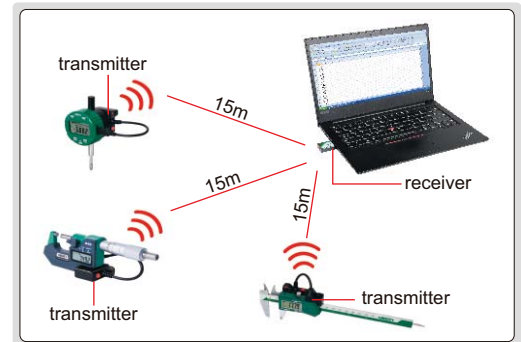

WIRELESS DATA TRANSMISSION SYSTEM

- Through wireless transmission, the measurement data can be transmitted to computers or mobile phones
- For windows and android systems
- Wireless zigbee protocol, conforming to IEEE802, 2.4GHz band
- Transmission distance is 15 meter (Under the condition of no obstruction and no electromagnetic interference. The transmission distance of built-in wireless measuring tools can be found in their respective introduction.)

Transmitter

- Connecting to digital measuring tools such as calipers, micrometers and indicators
- Press the transmit button to send data
- CR2032 battery

7315-21

7315-22

Code	Description	Plug to product	Remark
7315-21	transmitter for digital calipers		 digital calipers and digital depth gages
7315-22	transmitter for large digital calipers		 large digital calipers (range≤1000mm) and digital height gages
7315-30	transmitter for digital micrometers		 digital micrometers
7315-50M	transmitter for digital indicators		 digital indicators, digital thickness gages and digital internal/external caliper gages
7315-60	transmitter for high precision digital indicators		 2140-6 and 2133 series high precision digital indicators