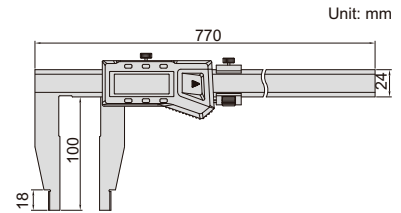

IP65 WATERPROOF DIGITAL CALIPERS

IP65
WATERPROOF

DATA
OUTPUT

2

- IP65 dust/waterproof
- Resolution: 0.01mm/0.0005"
- Button function: on/off, zero, mm/inch, ABS, data preset
- Battery CR2032
- Automatic power off
- Made of stainless steel

1173-601

With data interface (data output cable code 7302-1104, wireless transmitter code 7315-1104, optional)

Code	Range	Accuracy
1173-601	0-600mm/0-24"	±0.05mm

Built in bluetooth

Code	Range	Accuracy
1173-601WL	0-600mm/0-24"	±0.05mm

- Resolution: 0.01mm/0.0005"
- Button function: on/off, zero, mm/inch, ABS, data preset
- Battery CR2032
- Made of stainless steel

Built-in wireless (receiver code 7315-2/3/6/7/8 is required)

Code	Range	Accuracy	a	c	d	e	L
1106-301WL	0-300mm/0-12"	±0.05mm	18mm	24mm	100mm	20mm	420mm
1106-302WL	0-300mm/0-12"	±0.05mm	18mm	24mm	150mm	20mm	420mm
1106-451WL	0-450mm/0-18"	±0.05mm	18mm	24mm	100mm	20mm	625mm
1106-501WL	0-500mm/0-20"	±0.05mm	18mm	24mm	100mm	20mm	675mm
1106-502WL	0-500mm/0-20"	±0.06mm	18mm	24mm	150mm	20mm	675mm
1106-601WL	0-600mm/0-24"	±0.05mm	18mm	24mm	100mm	20mm	770mm
1106-602WL	0-600mm/0-24"	±0.06mm	18mm	24mm	150mm	20mm	770mm