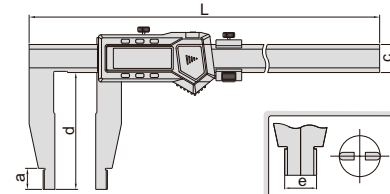

- Resolution: 0.01mm/0.0005"
- Button function: on/off, zero, mm/inch, ABS, data preset
- Battery CR2032
- Made of stainless steel

Built-in wireless (receiver code 7315-2/3/6/7/8 is required)

Code	Range	Accuracy	a	c	d	e	L
1106-301WL	0-300mm/0-12"	±0.05mm	18mm	24mm	100mm	20mm	420mm
1106-302WL	0-300mm/0-12"	±0.05mm	18mm	24mm	150mm	20mm	420mm
1106-451WL	0-450mm/0-18"	±0.05mm	18mm	24mm	100mm	20mm	625mm
1106-501WL	0-500mm/0-20"	±0.05mm	18mm	24mm	100mm	20mm	675mm
1106-502WL	0-500mm/0-20"	±0.06mm	18mm	24mm	150mm	20mm	675mm
1106-601WL	0-600mm/0-24"	±0.05mm	18mm	24mm	100mm	20mm	770mm
1106-602WL	0-600mm/0-24"	±0.06mm	18mm	24mm	150mm	20mm	770mm