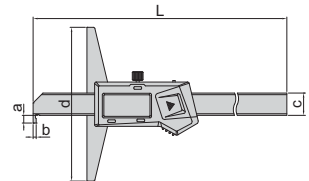

DIGITAL DEPTH GAGES (STANDARD TYPE, NON-WATERPROOF)

DATA OUTPUT

- Buttons: on/off, zero, mm/inch (except metric type)
- Automatic power off, move the digital unit to turn on power
- Meet DIN862 (except 0-500mm/0-20", 0-1000mm/0-40")
- Battery CR2032, data output
- Made of stainless steel
- Optional accessory: data output cable (code **7315-**, **7302-**, **7305-**, for depth gages without built-in wireless)

Metric/Inch type

Code	Range	Resolution	Accuracy	L	a	b	d	Wireless
1141-150A	0-150mm/0-6"	0.01mm/0.0005"	±0.03mm	230mm	6mm	14.5mm	100mm	no
1141-150AWL								built-in wireless
1141-200A	0-200mm/0-8"	0.01mm/0.0005"	±0.03mm	280mm	6mm	14.5mm	100mm	no
1141-200AWL								built-in wireless
1141-300A	0-300mm/0-12"	0.01mm/0.0005"	±0.03mm	380mm	6mm	14.5mm	150mm	no
1141-300AWL								built-in wireless
1141-500A	0-500mm/0-20"	0.01mm/0.0005"	±0.05mm	585mm	7mm	15mm	150mm	no
1141-500AWL								built-in wireless
1141-1000A	0-1000mm/0-40"	0.01mm/0.0005"	±0.07mm	1188mm	7mm	18mm	150mm	no
1141-10001A	0-1000mm/0-40"	0.01mm/0.0005"	±0.07mm	1188mm	7mm	18mm	200mm	no
1141-10002A	0-1000mm/0-40"	0.01mm/0.0005"	±0.07mm	1188mm	7mm	18mm	250mm	no
1141-10003A	0-1000mm/0-40"	0.01mm/0.0005"	±0.07mm	1188mm	7mm	18mm	300mm	no

Metric type

Code	Range	Resolution	Accuracy	L	a	b	d
1141-150AJ	0-150mm	0.01mm	±0.03mm	230mm	6mm	14.5mm	100mm
1141-200AJ	0-200mm	0.01mm	±0.03mm	280mm	6mm	14.5mm	100mm
1141-300AJ	0-300mm	0.01mm	±0.03mm	380mm	6mm	14.5mm	150mm
1141-500AJ	0-500mm	0.01mm	±0.05mm	585mm	7mm	15mm	150mm

DIGITAL HOOK DEPTH GAGES (NON-WATERPROOF)

DATA OUTPUT