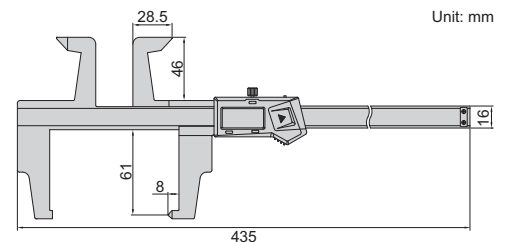

RELATIVE PRODUCT: DISK BRAKE MICROMETER (CODE 3288-, 3588-)

DATA OUTPUT

DIGITAL DISK BRAKE AND PAD CALIPERS (NON-WATERPROOF)

- Measure thickness of disk brakes and pad wear
- Resolution: 0.01mm/0.0005"
- Buttons: on/off, zero, mm/inch
- Automatic power off, move the digital unit to turn on power
- Battery CR2032
- Data output
- Made of stainless steel
- Optional accessory: data output cable (code 7315-, 7302-, 7305-, for calipers without built-in wireless)

1167-150A

Unit: mm

Code	Range	Accuracy	Wireless
1167-150A	0-150mm/0-6"	±0.07mm	no
1167-150AWL			built-in wireless

RELATIVE PRODUCT: DISK BRAKE MICROMETER (CODE 3288-, 3588-)

DATA OUTPUT

DIGITAL DRUM BRAKE CALIPERS (NON-WATERPROOF)

- Measure internal and external diameter of drum brakes
- Resolution 0.01mm/0.0005"
- Buttons: on/off, zero, mm/inch
- Automatic power off, move the digital unit to turn on power
- Battery CR2032
- Data output
- Made of stainless steel
- Optional accessory: data output cable (code 7315-, 7302-, 7305-, for calipers without built-in wireless)

1168-300A

Unit: mm

Code	Range	Accuracy	Wireless
1168-300A	0-300mm/0-12"	±0.07mm	no
1168-300AWL			built-in wireless

IP67 WATERPROOF

ATTENTION: NO DATA OUTPUT

ATTENTION: IT IS NECESSARY TO SET ZERO AFTER POWER ON EACH TIME