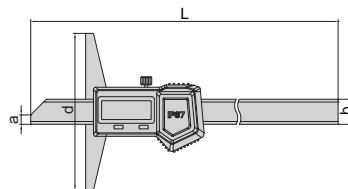

- Measure internal and external diameter of drum brakes
- Resolution 0.01mm/0.0005"
- Buttons: on/off, zero, mm/inch
- Automatic power off, move the digital unit to turn on power
- Battery CR2032
- Data output
- Made of stainless steel
- Optional accessory: data output cable (code 7315-, 7302-, 7305-, for calipers without built-in wireless)

1168-300A

Unit: mm

Code	Range	Accuracy	Wireless
1168-300A	0-300mm/0-12"	±0.07mm	no
1168-300AWL			built-in wireless

IP67 WATERPROOF

ATTENTION: NO DATA OUTPUT

ATTENTION: IT IS NECESSARY TO SET ZERO AFTER POWER ON EACH TIME

WATERPROOF DIGITAL DEPTH GAGES

- IP67 dust/waterproof
- Resolution: 0.01mm/0.0005"
- Button function: zero, on/off, mm/inch, ABS/REL, hold
- Meet DIN862
- Battery CR2032
- Made of stainless steel

(mm)

1149-150