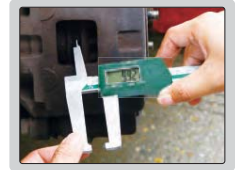

Unit: mm

Code	Range	Accuracy	Wireless
1167-150A	0-150mm/0-6"	±0.07mm	no
1167-150AWL			built-in wireless

RELATIVE PRODUCT: DISK BRAKE MICROMETER (CODE 3288-, 3588-)

DATA OUTPUT

DIGITAL DRUM BRAKE CALIPERS (NON-WATERPROOF)

- Measure internal and external diameter of drum brakes
- Resolution 0.01mm/0.0005"
- Buttons: on/off, zero, mm/inch
- Automatic power off, move the digital unit to turn on power
- Battery CR2032
- Data output
- Made of stainless steel
- Optional accessory: data output cable (code 7315-, 7302-, 7305-, for calipers without built-in wireless)