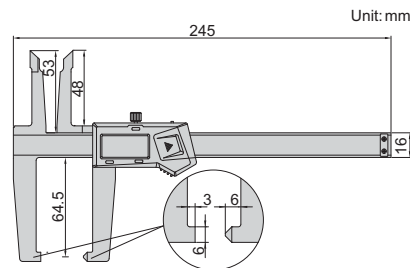

RELATIVE PRODUCT: DISK BRAKE MICROMETER (CODE 3288-, 3588-)

DATA OUTPUT

DIGITAL DISK BRAKE AND PAD CALIPERS (NON-WATERPROOF)

- Measure thickness of disk brakes and pad wear
- Resolution: 0.01mm/0.0005"
- Buttons: on/off, zero, mm/inch
- Automatic power off, move the digital unit to turn on power
- Battery CR2032
- Data output
- Made of stainless steel
- Optional accessory: data output cable (code 7315-, 7302-, 7305-, for calipers without built-in wireless)

1167-150A

Unit: mm

Code	Range	Accuracy	Wireless
1167-150A	0-150mm/0-6"	±0.07mm	no
1167-150AWL			built-in wireless

RELATIVE PRODUCT: DISK BRAKE MICROMETER (CODE 3288-, 3588-)

DATA OUTPUT

DIGITAL DRUM BRAKE CALIPERS (NON-WATERPROOF)

- Measure internal and external diameter of drum brakes
- Resolution 0.01mm/0.0005"
- Buttons: on/off, zero, mm/inch
- Automatic power off, move the digital unit to turn on power
- Battery CR2032
- Data output
- Made of stainless steel
- Optional accessory: data output cable (code 7315-, 7302-, 7305-, for calipers without built-in wireless)

1168-300A

Unit: mm

Code	Range	Accuracy	Wireless
1168-300A	0-300mm/0-12"	±0.07mm	no
1168-300AWL			built-in wireless

IP67 WATERPROOF

ATTENTION: NO DATA OUTPUT

ATTENTION: IT IS NECESSARY TO SET ZERO AFTER POWER ON EACH TIME