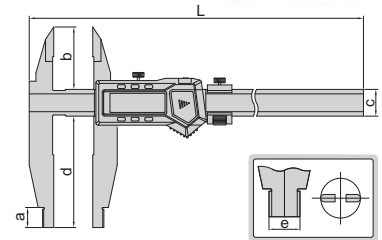

DATA OUTPUT

Code	Range	Accuracy	a	b	c	d	e	L
1117-301	0-300mm/0-12"	±0.05mm	18mm	56mm	24mm	100mm	20mm	420mm
1117-501	0-500mm/0-20"	±0.05mm	18mm	56mm	24mm	100mm	20mm	675mm
1117-502	0-500mm/0-20"	±0.06mm	18mm	56mm	24mm	150mm	20mm	675mm
1117-601	0-600mm/0-24"	±0.05mm	18mm	56mm	24mm	100mm	20mm	770mm
1117-802	0-800mm/0-32"	±0.07mm	24mm	67mm	31mm	150mm	20mm	1025mm
1117-1002	0-1000mm/0-40"	±0.08mm	24mm	67mm	31mm	150mm	20mm	1220mm

DIGITAL CALIPERS (NON-WATERPROOF)

- Resolution: 0.01mm/0.0005"
- Button function: on/off, zero, mm/inch, ABS, data preset
- Battery CR2032
- Data output
- Made of stainless steel
- Optional accessory: data output cable (code 7315-, 7302-, 7305-)