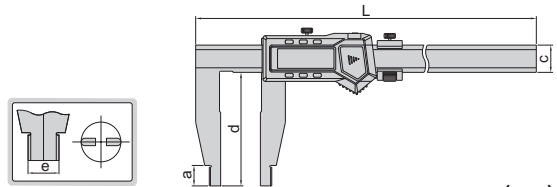

DATA OUTPUT

Code	Range	Accuracy	a	c	d	e	L
1106-301	0-300mm/0-12"	±0.05mm	18	24	100	20	420
1106-302	0-300mm/0-12"	±0.05mm	18	24	150	20	420
1106-451	0-450mm/0-18"	±0.05mm	18	24	100	20	625
1106-501	0-500mm/0-20"	±0.05mm	18	24	100	20	675
1106-502	0-500mm/0-20"	±0.06mm	18	24	150	20	675
1106-503	0-500mm/0-20"	±0.06mm	24	31	200	20	675
1106-505	0-500mm/0-20"	±0.08mm	24	42	300	20	675
1106-601	0-600mm/0-24"	±0.05mm	18	24	100	20	770
1106-602	0-600mm/0-24"	±0.06mm	18	24	150	20	770
1106-603	0-600mm/0-24"	±0.06mm	24	31	200	20	770

Code	Range	Accuracy	a	c	d	e	L
1106-802	0-800mm/0-32"	±0.07mm	24	31	150	20	1025
1106-1002	0-1000mm/0-40"	±0.08mm	24	31	150	20	1220
1106-1003	0-1000mm/0-40"	±0.08mm	24	31	200	20	1220
1106-1005	0-1000mm/0-40"	±0.10mm	24	42	300	20	1220
1106-1502	0-1500mm/0-60"	±0.11mm	24	42	150	20	1780
1106-1503	0-1500mm/0-60"	±0.12mm	24	42	200	20	1780
1106-2002	0-2000mm/0-80"	±0.14mm	24	42	150	20	2290
1106-2003	0-2000mm/0-80"	±0.14mm	24	42	200	20	2290
1106-2502	0-2500mm/0-100"	±0.22mm	24	42	150	20	2800
1106-3002	0-3000mm/0-120"	±0.26mm	24	42	150	20	3300

DIGITAL CALIPERS (NON-WATERPROOF)

- Resolution: 0.01mm/0.0005"
- Button function: on/off, zero, mm/inch, ABS, data preset
- Battery CR2032
- Data output
- Made of stainless steel
- Optional accessory: data output cable (code 7315-, 7302-, 7305-)