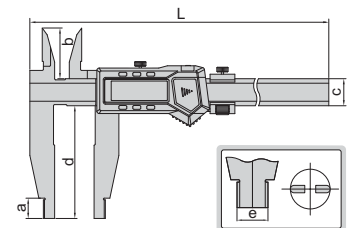

DATA OUTPUT

Code	Range	Accuracy	a	b	c	d	e	L
1136-301	0-300mm/0-12"	±0.05mm	18mm	45mm	24mm	100mm	20mm	420mm
1136-451	0-450mm/0-18"	±0.05mm	18mm	45mm	24mm	100mm	20mm	625mm
1136-501	0-500mm/0-20"	±0.05mm	18mm	45mm	24mm	100mm	20mm	675mm
1136-502	0-500mm/0-20"	±0.06mm	18mm	45mm	24mm	150mm	20mm	675mm
1136-503	0-500mm/0-20"	±0.06mm	24mm	60mm	31mm	200mm	20mm	675mm
1136-601	0-600mm/0-24"	±0.05mm	18mm	45mm	24mm	100mm	20mm	770mm
1136-1002	0-1000mm/0-40"	±0.08mm	24mm	60mm	31mm	150mm	20mm	1220mm
1136-1502	0-1500mm/0-60"	±0.11mm	24mm	60mm	42mm	150mm	20mm	1780mm
1136-2002	0-2000mm/0-80"	±0.14mm	24mm	60mm	42mm	150mm	20mm	2290mm